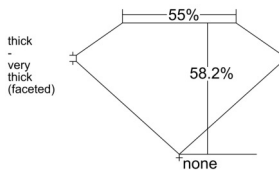

GIA®

FACSIMILE

GIA REPORT 6545552423

Verify this report at GIA.edu

GIA NATURAL DIAMOND DOSSIER®

February 02, 2026
GIA Report Number 6545552423
Shape and Cutting Style ..... Heart Brilliant
Measurements ..... 4.67 x 5.50 x 3.20 mm

GRADING RESULTS

Carat Weight ..... 0.50 carat
Color Grade ..... F
Clarity Grade VS1

ADDITIONAL GRADING INFORMATION

Polish ..... Excellent
Symmetry ..... Very Good
Fluorescence ..... None
Clarity Characteristics..... Crystal, Pinpoint, Indented Natural
Inscription(s): GIA 6545552423

PROPORTIONS

Profile not to actual proportions

GRADING SCALES

GIA COLOR SCALE		GIA CLARITY SCALE			
COLORLESS	D	VERY VERY SLIGHTLY INCLUDED	FLAWLESS		
	E		INTERNALLY FLAWLESS		
	F	VERY SLIGHTLY INCLUDED	VVS₁		
	G		VVS₂		
	H		VS₁		
	NEAR COLORLESS	I	SLIGHTLY INCLUDED	VS₂	
		J		SI₁	
		FAINT	K	INCLUDED	SI₂
			L		I₁
			M		I₂
VERT LIGHT	N	LIGHT	I₃		
	O				
	P				
	Q				
	R