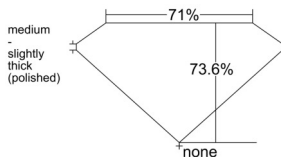

GIA®

FACSIMILE

GIA REPORT 6545549224

Verify this report at GIA.edu

GIA NATURAL DIAMOND DOSSIER®

February 02, 2026
GIA Report Number 6545549224
Shape and Cutting Style ..... Square Modified Brilliant
Measurements ..... 3.76 x 3.73 x 2.74 mm

GRADING RESULTS

Carat Weight ..... 0.31 carat
Color Grade ..... F
Clarity Grade VVS1

ADDITIONAL GRADING INFORMATION

Polish ..... Excellent
Symmetry ..... Very Good
Fluorescence ..... None
Clarity Characteristics ..... Pinpoint
Inscription(s): GIA 6545549224

PROPORTIONS

Profile not to actual proportions

GRADING SCALES

GIA COLOR SCALE		GIA CLARITY SCALE			
COLORLESS	D	VERY VERY SLIGHTLY INCLUDED	FLAWLESS		
	E		INTERNALLY FLAWLESS		
	F		VVS₁		
	G		VVS₂		
	NEAR COLORLESS	H	VERY SLIGHTLY INCLUDED	VS₁	
		I		VS₂	
		FAINT	J	SLIGHTLY INCLUDED	SI₁
			K		SI₂
	L		I₁		
	VERT LIGHT		M	INCLUDED	I₂
N			I₃		
O					
P					
Q					
R					
LIGHT	S				
	T				
	U				
	V				
	W				
	X				
Y					
Z