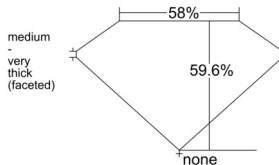

GIA®

FACSIMILE

GIA REPORT 6545547342

Verify this report at GIA.edu

GIA NATURAL DIAMOND DOSSIER®

January 30, 2026
GIA Report Number 6545547342
Shape and Cutting Style ..... Heart Brilliant
Measurements ..... 5.64 x 6.73 x 4.01 mm

GRADING RESULTS

Carat Weight ..... 0.90 carat
Color Grade I
Clarity Grade VS1

ADDITIONAL GRADING INFORMATION

Polish ..... Very Good
Symmetry ..... Very Good
Fluorescence ..... Faint
Clarity Characteristics..... Crystal, Cloud, Needle, Pinpoint
Inscription(s): GIA 6545547342

PROPORTIONS

Profile not to actual proportions

GRADING SCALES

GIA COLOR SCALE		GIA CLARITY SCALE			
COLORLESS	D	VERY VERY SLIGHTLY INCLUDED	FLAWLESS		
	E		INTERNALLY FLAWLESS		
	F	VERY SLIGHTLY INCLUDED	VVS₁		
	G		VVS₂		
	H		VS₁		
	NEAR COLORLESS	I	VERY SLIGHTLY INCLUDED	VS₂	
		J		SI₁	
		FAINT	K	SLIGHTLY INCLUDED	SI₂
			L		I₁
			M		I₂
VERT LIGHT	N	INCLUDED	I₃		
	O				
	P				
	Q				
	R				
LIGHT	S				
	T				
	U				
	V				
	Z