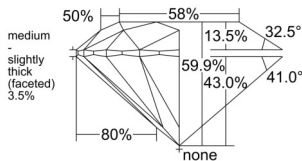

GIA®

FACSIMILE

GIA REPORT 6545540471

Verify this report at GIA.edu

GIA NATURAL DIAMOND DOSSIER®

January 29, 2026
GIA Report Number 6545540471
Shape and Cutting Style ..... Round Brilliant
Measurements ..... 5.15 - 5.17 x 3.09 mm

GRADING RESULTS

Carat Weight ..... 0.50 carat
Color Grade ..... G
Clarity Grade VS1
Cut Grade ..... Excellent

ADDITIONAL GRADING INFORMATION

Polish ..... Excellent
Symmetry ..... Excellent
Fluorescence ..... None
Clarity Characteristics..... Cloud, Crystal, Feather, Pinpoint
Inscription(s): GIA 6545540471

PROPORTIONS

Profile to actual proportions