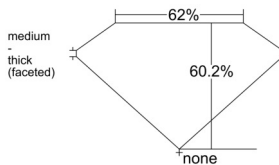

GIA®

FACSIMILE

GIA REPORT 6545539788

Verify this report at GIA.edu

GIA NATURAL DIAMOND DOSSIER®

February 04, 2026
GIA Report Number 6545539788
Shape and Cutting Style ..... Marquise Brilliant
Measurements ..... 9.79 x 4.91 x 2.96 mm

GRADING RESULTS

Carat Weight ..... 0.81 carat
Color Grade ..... D
Clarity Grade I1

ADDITIONAL GRADING INFORMATION

Polish ..... Excellent
Symmetry ..... Very Good
Fluorescence ..... Faint
Clarity Characteristics ..... Crystal
Inscription(s): GIA 6545539788

PROPORTIONS

Profile not to actual proportions

GRADING SCALES

GIA COLOR SCALE		GIA CLARITY SCALE			
COLORLESS	D	VERY VERY SLIGHTLY INCLUDED	FLAWLESS		
	E		INTERNALLY FLAWLESS		
	F	VERY SLIGHTLY INCLUDED	VVS₁		
	G		VVS₂		
	H		VS₁		
	NEAR COLORLESS	I	SLIGHTLY INCLUDED	VS₂	
		J		SI₁	
		FAINT	K	INCLUDED	SI₂
			L		I₁
			M		I₂
VERT LIGHT	N		INCLUDED	I₃	
	O				
	P				
	Q				
LIGHT	R				
	S				
	T				
	U				
	V				
	W				
	X				
	Y				
	Z