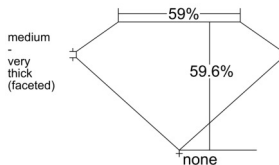

GIA®

FACSIMILE

GIA REPORT 6545538569

Verify this report at GIA.edu

GIA NATURAL DIAMOND DOSSIER®

January 29, 2026
GIA Report Number 6545538569
Shape and Cutting Style ..... Heart Brilliant
Measurements ..... 5.28 x 6.15 x 3.66 mm

GRADING RESULTS

Carat Weight ..... 0.72 carat
Color Grade ..... D
Clarity Grade VVS1

ADDITIONAL GRADING INFORMATION

Polish ..... Excellent
Symmetry ..... Excellent
Fluorescence ..... Faint
Clarity Characteristics ..... Pinpoint
Inscription(s): GIA 6545538569

PROPORTIONS

Profile not to actual proportions

GRADING SCALES

GIA COLOR SCALE		GIA CLARITY SCALE			
COLORLESS	D	VERY VERY SLIGHTLY INCLUDED	FLAWLESS		
	E		INTERNALLY FLAWLESS		
	F	VERY SLIGHTLY INCLUDED	VVS₁		
	G		VVS₂		
	H		VS₁		
	NEAR COLORLESS	I	SLIGHTLY INCLUDED	VS₂	
		J		SI₁	
		FAINT	K	INCLUDED	SI₂
			L		I₁
			M		I₂
VERT LIGHT	N	LIGHT	I₃		
	O				
	P				
	Q				
	R				
	S				
	T