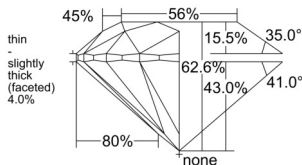

GIA®

FACSIMILE

GIA REPORT 6545535729

Verify this report at GIA.edu

GIA NATURAL DIAMOND DOSSIER®

January 29, 2026
GIA Report Number 6545535729
Shape and Cutting Style ..... Round Brilliant
Measurements ..... 5.89 - 5.93 x 3.70 mm

GRADING RESULTS

Carat Weight ..... 0.80 carat
Color Grade ..... F
Clarity Grade VS2
Cut Grade ..... Excellent

ADDITIONAL GRADING INFORMATION

Polish ..... Excellent
Symmetry ..... Very Good
Fluorescence ..... None
Clarity Characteristics.. Cloud, Crystal, Feather, Indented Natural
Inscription(s): GIA 6545535729

PROPORTIONS

GRADING SCALES

GIA COLOR SCALE

COLORLESS	D
	E
	F
	G
	H
	I
	J
NEAR COLORLESS	K
	L
FAIN	M
	N
	O
	P
VERY LIGHT	Q
	R
	S
	T
	U
	V
	W
	X
	Y
LIGHT	Z

GIA CLARITY SCALE

FLAWLESS	INTERNAL FLAWLESS	
		FLAWLESS
VERY VERY SLIGHTLY INCLUDED	VVS₁	
	VVS₂	
VERY SLIGHTLY INCLUDED	VS₁	
	VS₂	
SLIGHTLY INCLUDED	SI₁	
	SI₂	
INCLUDED	I₁	
	I₂	
	I₃	

GIA CUT SCALE

EXCELLENT
VERY GOOD
GOOD
FAIR
POOR