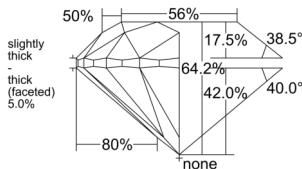

GIA®

FACSIMILE

GIA REPORT 6545535546

Verify this report at GIA.edu

GIA NATURAL DIAMOND DOSSIER®

January 29, 2026
GIA Report Number 6545535546
Shape and Cutting Style ..... Round Brilliant
Measurements ..... 5.53 - 5.56 x 3.56 mm

GRADING RESULTS

Carat Weight ..... 0.70 carat
Color Grade ..... G
Clarity Grade VS2
Cut Grade ..... Very Good

ADDITIONAL GRADING INFORMATION

Polish ..... Excellent
Symmetry ..... Very Good
Fluorescence ..... None
Clarity Characteristics ..... Cloud, Indented Natural
Inscription(s): GIA 6545535546

PROPORTIONS

Profile to actual proportions

GRADING SCALES

GIA COLOR SCALE	GIA CLARITY SCALE	GIA CUT SCALE	
D	FLAWLESS	EXCELLENT	
E	INTERNALLY FLAWLESS		
F		VVS₁	VERY GOOD
G	VVS₂		
H	VS₁	GOOD	
I	VS₂		
J	SI₁	FAIR	
K	SI₂		
L	I₁	POOR	
M	I₂		
N	I₃		
O			
P			
Q			
R			
S			
T			
U			
V			
W			
X			
Y			
Z