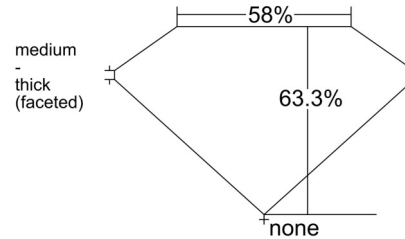

GIA NATURAL DIAMOND GRADING REPORT

January 28, 2026  
 GIA Report Number ..... 6545525206  
 Shape and Cutting Style ..... Oval Brilliant  
 Measurements ..... 8.99 x 6.43 x 4.07 mm

GRADING RESULTS

Carat Weight ..... 1.52 carat  
 Color Grade ..... I  
 Clarity Grade ..... SI1

Profile not to actual proportions

CLARITY CHARACTERISTICS

KEY TO SYMBOLS\*

- Crystal
- ∖ Needle

\* Red symbols denote internal characteristics (inclusions). Green or black symbols denote external characteristics (blemishes). Diagram is an approximate representation of the diamond, and symbols shown indicate type, position, and approximate size of clarity characteristics. All clarity characteristics may not be shown. Details of finish are not shown.