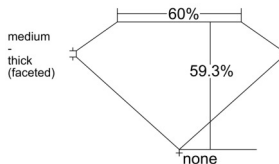

GIA®

FACSIMILE

GIA REPORT 6545523474

Verify this report at GIA.edu

GIA NATURAL DIAMOND DOSSIER®

January 27, 2026
GIA Report Number 6545523474
Shape and Cutting Style ..... Heart Brilliant
Measurements ..... 4.83 x 5.59 x 3.32 mm

GRADING RESULTS

Carat Weight ..... 0.50 carat
Color Grade ..... F
Clarity Grade VVS2

ADDITIONAL GRADING INFORMATION

Polish ..... Excellent
Symmetry ..... Very Good
Fluorescence ..... Faint
Clarity Characteristics ..... Cloud, Pinpoint
Inscription(s): GIA 6545523474

PROPORTIONS

Profile not to actual proportions

GRADING SCALES

GIA COLOR SCALE		GIA CLARITY SCALE			
COLORLESS	D	VERY VERY SLIGHTLY INCLUDED	FLAWLESS		
	E		INTERNALLY FLAWLESS		
	F	VERY SLIGHTLY INCLUDED	VVS₁		
	G		VVS₂		
	H		VS₁		
	NEAR COLORLESS	I	SLIGHTLY INCLUDED	VS₂	
		J		SI₁	
		FAINT	K	INCLUDED	SI₂
			L		I₁
			M		I₂
N			I₃		
VERT LIGHT	O	INCLUDED			
	P				
	Q				
	R				
	S				
	T				
LIGHT	U				
	V				
	W				
	X				
Y					
Z