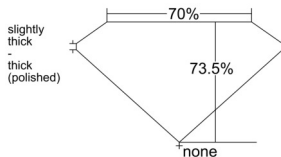

GIA®

FACSIMILE

GIA REPORT 6545514276

Verify this report at GIA.edu

GIA NATURAL DIAMOND DOSSIER®

January 27, 2026
GIA Report Number 6545514276
Shape and Cutting Style ..... Square Modified Brilliant
Measurements ..... 4.88 x 4.84 x 3.56 mm

GRADING RESULTS

Carat Weight ..... 0.73 carat
Color Grade ..... E
Clarity Grade SI1

ADDITIONAL GRADING INFORMATION

Polish ..... Excellent
Symmetry ..... Excellent
Fluorescence ..... None
Clarity Characteristics ..... Crystal
Inscription(s): GIA 6545514276

PROPORTIONS

Profile not to actual proportions

GRADING SCALES

GIA COLOR SCALE		GIA CLARITY SCALE			
COLORLESS	D	VERY VERY SLIGHTLY INCLUDED	FLAWLESS		
	E		INTERNALLY FLAWLESS		
	F		VVS₁		
	G		VVS₂		
	NEAR COLORLESS	H	VERY SLIGHTLY INCLUDED	VS₁	
		I		VS₂	
		FAINT	J	SLIGHTLY INCLUDED	SI₁
			K		SI₂
	L		I₁		
	M		I₂		
VERT LIGHT	N	INCLUDED	I₃		
	O				
	P				
	Q				
	R				
	S				
LIGHT	T				
	U				
	V				
	W				
	X				
	Y				
	Z