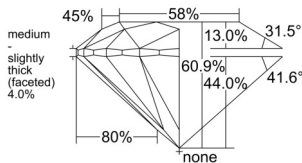

GIA®

FACSIMILE

GIA REPORT 6545507379

Verify this report at GIA.edu

GIA NATURAL DIAMOND DOSSIER®

January 23, 2026
GIA Report Number 6545507379
Shape and Cutting Style ..... Round Brilliant
Measurements ..... 3.84 - 3.86 x 2.34 mm

GRADING RESULTS

Carat Weight ..... 0.21 carat
Color Grade ..... E
Clarity Grade VS1
Cut Grade ..... Excellent

ADDITIONAL GRADING INFORMATION

Polish ..... Excellent
Symmetry ..... Excellent
Fluorescence ..... Faint
Clarity Characteristics ..... Cloud, Needle
Inscription(s): GIA 6545507379

PROPORTIONS

Profile to actual proportions

GRADING SCALES

GIA COLOR SCALE

COLORLESS	D
	E
	F
	G
	H
	I
	J
NEAR COLORLESS	K
	L
FAIN	M
	N
	O
	P
VERY LIGHT	Q
	R
	S
	T
	U
	V
	W
	X
	Y
LIGHT	Z

GIA CLARITY SCALE

FLAWLESS	INTERNAL FLAWLESS	
		FLAWLESS
VERY VERY SLIGHTLY INCLUDED	VVS₁	
	VVS₂	
VERY SLIGHTLY INCLUDED	VS₁	
	VS₂	
SLIGHTLY INCLUDED	SI₁	
	SI₂	
INCLUDED	I₁	
	I₂	
	I₃	

GIA CUT SCALE

EXCELLENT
VERY GOOD
GOOD
FAIR
POOR