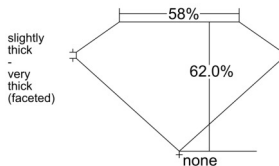

GIA®

FACSIMILE

GIA REPORT 6545504557

Verify this report at GIA.edu

GIA NATURAL DIAMOND DOSSIER®

January 27, 2026
GIA Report Number 6545504557
Shape and Cutting Style ..... Heart Brilliant
Measurements ..... 4.97 x 5.78 x 3.58 mm

GRADING RESULTS

Carat Weight ..... 0.61 carat
Color Grade ..... F
Clarity Grade VVS2

ADDITIONAL GRADING INFORMATION

Polish ..... Excellent
Symmetry ..... Very Good
Fluorescence ..... None
Clarity Characteristics ..... Pinpoint
Inscription(s): GIA 6545504557

PROPORTIONS

Profile not to actual proportions

GRADING SCALES

GIA COLOR SCALE		GIA CLARITY SCALE			
COLORLESS	D	VERY VERY SLIGHTLY INCLUDED	FLAWLESS		
	E		INTERNALLY FLAWLESS		
	F	VERY SLIGHTLY INCLUDED	VVS₁		
	G		VVS₂		
	H		VS₁		
	NEAR COLORLESS	I	SLIGHTLY INCLUDED	VS₂	
		J		SI₁	
		FAINT	K	INCLUDED	SI₂
			L		I₁
			M		I₂
VERT LIGHT	N	LIGHT	I₃		
	O				
	P				
	Q				
	R