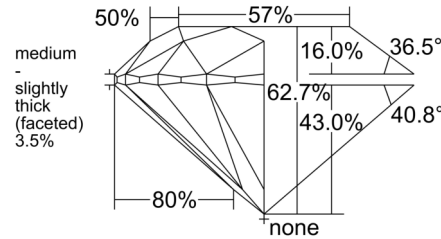

GIA NATURAL DIAMOND GRADING REPORT

January 26, 2026

GIA Report Number 6545497171

Shape and Cutting Style Round Brilliant

Measurements 6.92 - 6.95 x 4.35 mm

GRADING RESULTS

Carat Weight 1.30 carat

Color Grade G

PROPORTIONS

Profile to actual proportions

CLARITY CHARACTERISTICS

KEY TO SYMBOLS*

- Cloud
- Needle

* Red symbols denote internal characteristics (inclusions). Green or black symbols denote external characteristics (blemishes). Diagram is an approximate representation of the diamond, and symbols shown indicate type, position, and approximate size of clarity characteristics. All clarity characteristics may not be shown. Details of finish are not shown.