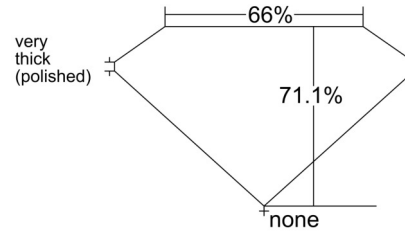

GIA NATURAL DIAMOND GRADING REPORT

January 23, 2026
 GIA Report Number 6545496900
 Shape and Cutting Style Emerald Cut
 Measurements 7.16 x 5.31 x 3.77 mm

GRADING RESULTS

Carat Weight 1.50 carat
 Color Grade L
 Clarity Grade SI1

ADDITIONAL GRADING INFORMATION

Polish Excellent
 Symmetry Very Good
 Fluorescence None
 Inscription(s): GIA 6545496900

Comments: Clouds are not shown. Pinpoints are not shown.

PROPORTIONS

Profile not to actual proportions

* Red symbols denote internal characteristics (inclusions). Green or black symbols denote external characteristics (blemishes). Diagram is an approximate representation of the diamond, and symbols shown indicate type, position, and approximate size of clarity characteristics. All clarity characteristics may not be shown. Details of finish are not shown.