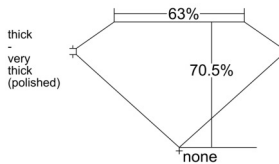

GIA®

FACSIMILE

GIA REPORT 6545493834

Verify this report at GIA.edu

GIA NATURAL DIAMOND DOSSIER®

January 22, 2026
GIA Report Number 6545493834
Shape and Cutting Style ..... **Cut-Cornered Rectangular Modified Brilliant**
Measurements ..... 6.32 x 4.79 x 3.38 mm

GRADING RESULTS

Carat Weight ..... 0.90 carat
Color Grade I
Clarity Grade VS2

ADDITIONAL GRADING INFORMATION

Polish ..... Excellent
Symmetry ..... Excellent
Fluorescence ..... None
Clarity Characteristics ..... Crystal
Inscription(s): GIA 6545493834

PROPORTIONS

Profile not to actual proportions

GRADING SCALES

GIA COLOR SCALE		GIA CLARITY SCALE			
COLORLESS	D	VERY VERY SLIGHTLY INCLUDED	FLAWLESS		
	E		INTERNALLY FLAWLESS		
	F	VERY SLIGHTLY INCLUDED	VVS₁		
	G		VVS₂		
	H		VS₁		
	NEAR COLORLESS	I	VERY SLIGHTLY INCLUDED	VS₂	
		J		SI₁	
		FAINT	K	SLIGHTLY INCLUDED	SI₂
			L		I₁
			M		I₂
VERTICAL LIGHT	N	INCLUDED	I₃		
	O				
	P				
	Q				
	R				
	S				
	T				
LIGHT	U				
	V				
	W				
	X				
Y					
Z