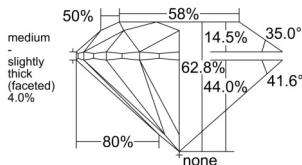

GIA®

FACSIMILE

GIA REPORT 6545491078

Verify this report at GIA.edu

GIA NATURAL DIAMOND DOSSIER®

January 21, 2026
GIA Report Number 6545491078
Shape and Cutting Style ..... Round Brilliant
Measurements ..... 4.24 - 4.28 x 2.68 mm

GRADING RESULTS

Carat Weight ..... 0.30 carat
Color Grade ..... H
Clarity Grade VVS2
Cut Grade ..... Excellent

ADDITIONAL GRADING INFORMATION

Polish ..... Excellent
Symmetry ..... Excellent
Fluorescence ..... Medium Blue
Clarity Characteristics ..... Pinpoint
Inscription(s): GIA 6545491078

PROPORTIONS

Profile to actual proportions