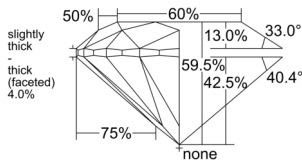

GIA®

FACSIMILE

GIA REPORT 6545490181

Verify this report at GIA.edu

GIA NATURAL DIAMOND DOSSIER®

January 22, 2026
GIA Report Number 6545490181
Shape and Cutting Style ..... Round Brilliant
Measurements ..... 5.12 - 5.15 x 3.06 mm

GRADING RESULTS

Carat Weight ..... 0.50 carat
Color Grade ..... F
Clarity Grade VVS1
Cut Grade ..... Very Good

ADDITIONAL GRADING INFORMATION

Polish ..... Excellent
Symmetry ..... Excellent
Fluorescence ..... Faint
Clarity Characteristics..... Pinpoint, Feather, Indented Natural
Inscription(s): GIA 6545490181

PROPORTIONS

Profile to actual proportions