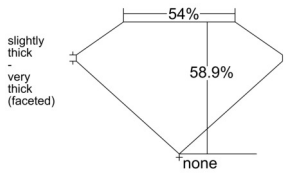

GIA®

FACSIMILE

GIA REPORT 6545487293

Verify this report at GIA.edu

GIA NATURAL DIAMOND DOSSIER®

January 21, 2026
GIA Report Number 6545487293
Shape and Cutting Style ..... Heart Brilliant
Measurements ..... 5.31 x 6.23 x 3.67 mm

GRADING RESULTS

Carat Weight ..... 0.72 carat
Color Grade ..... G
Clarity Grade VS1

ADDITIONAL GRADING INFORMATION

Polish ..... Excellent
Symmetry ..... Very Good
Fluorescence ..... Faint
Clarity Characteristics ..... Feather, Pinpoint, Needle
Inscription(s): GIA 6545487293

PROPORTIONS

Profile not to actual proportions

GRADING SCALES

GIA COLOR SCALE		GIA CLARITY SCALE		
COLORLESS	D	VERY VERY SLIGHTLY INCLUDED	FLAWLESS	
	E		INTERNALLY FLAWLESS	
	F		VS₁	
	G		VS₂	
	NEAR COLORLESS	H	VERY SLIGHTLY INCLUDED	VS₁
		I		VS₂
		J		SI₁
		K		SI₂
	FAINT	L	SLIGHTLY INCLUDED	I₁
		M		I₂
N		I₃		
O				
VERT LIGHT	P	INCLUDED		
	Q			
	R			
	S			
	T			
	U			
	V			
	W			
LIGHT	X			
	Y			
	Z