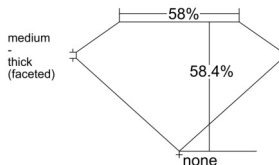

GIA®

FACSIMILE

GIA REPORT 6545473632

Verify this report at gia.edu

GIA NATURAL DIAMOND DOSSIER®

January 20, 2026
GIA Report Number 6545473632
Shape and Cutting Style ..... Heart Brilliant
Measurements ..... 5.49 x 6.28 x 3.67 mm

GRADING RESULTS

Carat Weight ..... 0.74 carat
Color Grade ..... K
Clarity Grade VVS1

ADDITIONAL GRADING INFORMATION

Polish ..... Excellent
Symmetry ..... Very Good
Fluorescence ..... Faint
Clarity Characteristics ..... Pinpoint, Feather
Inscription(s): GIA 6545473632

PROPORTIONS

Profile not to actual proportions

GRADING SCALES

GIA COLOR SCALE		GIA CLARITY SCALE	
COLORLESS	D	VERY VERY SLIGHTLY INCLUDED	FLAWLESS
	E		INTERNALLY FLAWLESS
	F		VVS₁
	G		VVS₂
	H		VS₁
	I		VS₂
	J		SI₁
	K		SI₂
	L		I₁
	M		I₂
NEAR COLORLESS	N	SLIGHTLY INCLUDED	I₃
	O		
	P		
	Q		
FAINT	R		
	S		
	T		
	U		
VERT LIGHT	V		
	W		
	X		
	Y		
LIGHT	Z