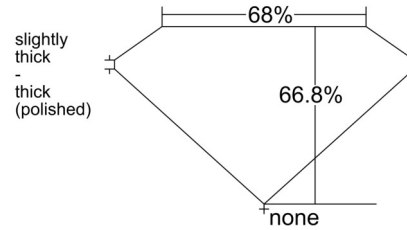

PROPORTIONS

Profile not to actual proportions