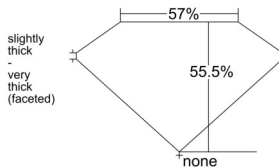

GIA®

FACSIMILE

GIA REPORT 6545456901

Verify this report at GIA.edu

GIA NATURAL DIAMOND DOSSIER®

January 16, 2026
GIA Report Number 6545456901
Shape and Cutting Style ..... Heart Brilliant
Measurements ..... 6.15 x 6.68 x 3.71 mm

GRADING RESULTS

Carat Weight ..... 0.90 carat
Color Grade ..... F
Clarity Grade VS1

ADDITIONAL GRADING INFORMATION

Polish ..... Excellent
Symmetry ..... Excellent
Fluorescence ..... Faint
Clarity Characteristics..... Crystal, Feather, Needle, Pinpoint
Inscription(s): GIA 6545456901

PROPORTIONS

Profile not to actual proportions

GRADING SCALES

GIA COLOR SCALE		GIA CLARITY SCALE			
COLORLESS	D	VERY VERY SLIGHTLY INCLUDED	FLAWLESS		
	E		INTERNALLY FLAWLESS		
	F	VERY SLIGHTLY INCLUDED	VS₁		
	G		VS₂		
	H		VS₁		
	NEAR COLORLESS	I	SLIGHTLY INCLUDED	SI₁	
		J		SI₂	
		FAINT	K	INCLUDED	I₁
			L		I₂
			M		I₃
VERT LIGHT	N				
	O				
	P				
	Q				
	R				
	S				
	T				
LIGHT	U				
	V				
	W				
	X				
Y					
Z