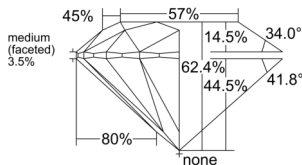

GIA®

FACSIMILE

GIA REPORT 6545455491

Verify this report at GIA.edu

GIA NATURAL DIAMOND DOSSIER®

January 16, 2026
GIA Report Number 6545455491
Shape and Cutting Style ..... Round Brilliant
Measurements ..... 5.32 - 5.35 x 3.33 mm

GRADING RESULTS

Carat Weight ..... 0.57 carat
Color Grade ..... F
Clarity Grade VS1
Cut Grade ..... Excellent

ADDITIONAL GRADING INFORMATION

Polish ..... Excellent
Symmetry ..... Excellent
Fluorescence ..... None
Clarity Characteristics ..... Crystal, Cloud, Needle
Inscription(s): GIA 6545455491

PROPORTIONS

Profile to actual proportions

GRADING SCALES

GIA COLOR SCALE	GIA CLARITY SCALE	GIA CUT SCALE	
D	FLAWLESS	EXCELLENT	
E	INTERNALLY FLAWLESS		
F		VVS₁	VERY GOOD
G	VVS₂		
H	VS₁	GOOD	
I	VS₂		
J	SI₁	FAIR	
K	SI₂		
L	I₁	POOR	
M	I₂		
N	I₃		
O			
P			
Q			
R			
S			
T			
U			
V			
W			
X			
Y			
Z