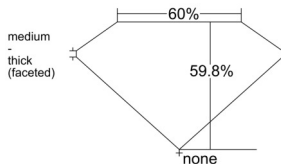

GIA®

FACSIMILE

GIA REPORT 6545426296

Verify this report at GIA.edu

GIA NATURAL DIAMOND DOSSIER®

January 12, 2026
GIA Report Number 6545426296
Shape and Cutting Style ..... Heart Brilliant
Measurements ..... 5.28 x 6.28 x 3.75 mm

GRADING RESULTS

Carat Weight ..... 0.70 carat
Color Grade ..... F
Clarity Grade VS1

ADDITIONAL GRADING INFORMATION

Polish ..... Excellent
Symmetry ..... Very Good
Fluorescence ..... Faint
Clarity Characteristics ..... Crystal, Feather, Needle
Inscription(s): GIA 6545426296

PROPORTIONS

Profile not to actual proportions

GRADING SCALES

GIA COLOR SCALE		GIA CLARITY SCALE			
COLORLESS	D	VERY VERY SLIGHTLY INCLUDED	FLAWLESS		
	E		INTERNALLY FLAWLESS		
	F		VVS₁		
	G		VVS₂		
	NEAR COLORLESS	H	VERY SLIGHTLY INCLUDED	VS₁	
		I		VS₂	
		FAINT	J	SLIGHTLY INCLUDED	SI₁
			K		SI₂
	L		I₁		
	VERT LIGHT		M	INCLUDED	I₂
N			I₃		
O					
P					
LIGHT	Q				
	R				
	S				
	T				
	U				
	Z