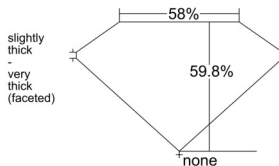

GIA®

FACSIMILE

GIA REPORT 6545425894

Verify this report at GIA.edu

GIA NATURAL DIAMOND DOSSIER®

January 12, 2026
GIA Report Number 6545425894
Shape and Cutting Style ..... Heart Brilliant
Measurements ..... 5.64 x 6.69 x 4.00 mm

GRADING RESULTS

Carat Weight ..... 0.90 carat
Color Grade ..... D
Clarity Grade VS1

ADDITIONAL GRADING INFORMATION

Polish ..... Excellent
Symmetry ..... Excellent
Fluorescence ..... Medium Blue
Clarity Characteristics ..... Crystal, Indented Natural
Inscription(s): GIA 6545425894

PROPORTIONS

Profile not to actual proportions

GRADING SCALES

GIA COLOR SCALE		GIA CLARITY SCALE		
COLORLESS	D	VERY VERY SLIGHTLY INCLUDED	FLAWLESS	
	E		INTERNALLY FLAWLESS	
	F		VS₁	
	G		VS₂	
	NEAR COLORLESS	H	VERY SLIGHTLY INCLUDED	VS₁
		I		VS₂
		J		SI₁
		K		SI₂
	FAINT	L	SLIGHTLY INCLUDED	I₁
		M		I₂
N		I₃		
O				
VERT LIGHT	P	INCLUDED		
	Q			
	R			
	S			
	T			
	U			
	V			
	W			
LIGHT	X			
	Y			
	Z