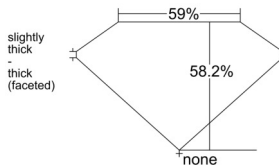

GIA®

FACSIMILE

GIA REPORT 6545425705

Verify this report at GIA.edu

GIA NATURAL DIAMOND DOSSIER®

January 12, 2026
GIA Report Number 6545425705
Shape and Cutting Style ..... Heart Brilliant
Measurements ..... 6.04 x 6.76 x 3.93 mm

GRADING RESULTS

Carat Weight ..... 0.93 carat
Color Grade I
Clarity Grade VS1

ADDITIONAL GRADING INFORMATION

Polish ..... Excellent
Symmetry ..... Excellent
Fluorescence ..... Faint
Clarity Characteristics ..... Crystal, Feather
Inscription(s): GIA 6545425705

PROPORTIONS

Profile not to actual proportions

GRADING SCALES

GIA COLOR SCALE		GIA CLARITY SCALE	
COLORLESS	D	VERY VERY SLIGHTLY INCLUDED	FLAWLESS
	E		INTERNALLY FLAWLESS
	F		VVS₁
	G		VVS₂
	H		VS₁
	I		VS₂
	J		SI₁
	K		SI₂
	L		I₁
	M		I₂
NEAR COLORLESS	N	SLIGHTLY INCLUDED	I₃
	O		
	P		
	Q		
FAINT	R		
	S		
	T		
	U		
VERT LIGHT	V		
	W		
	X		
	Y		
LIGHT	Z