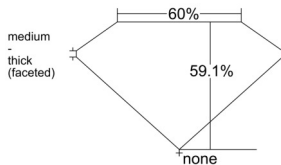

GIA®

FACSIMILE

GIA REPORT 6545416811

Verify this report at GIA.edu

GIA NATURAL DIAMOND DOSSIER®

January 13, 2026
GIA Report Number 6545416811
Shape and Cutting Style ..... Heart Brilliant
Measurements ..... 5.41 x 6.28 x 3.71 mm

GRADING RESULTS

Carat Weight ..... 0.71 carat
Color Grade ..... G
Clarity Grade ..... Internally Flawless

ADDITIONAL GRADING INFORMATION

Polish ..... Excellent
Symmetry ..... Excellent
Fluorescence ..... Faint
Clarity Characteristics ..... Minor Details of Polish
Inscription(s): GIA 6545416811

PROPORTIONS

Profile not to actual proportions

GRADING SCALES

GIA COLOR SCALE		GIA CLARITY SCALE			
COLORLESS	D	VERY VERY SLIGHTLY INCLUDED	FLAWLESS		
	E		INTERNALLY FLAWLESS		
	F	VERY SLIGHTLY INCLUDED	VVS₁		
	G		VVS₂		
	H		VS₁		
	NEAR COLORLESS	I	SLIGHTLY INCLUDED	VS₂	
		J		SI₁	
		FAINT	K	INCLUDED	SI₂
			L		I₁
			M		I₂
VERT LIGHT	N	INCLUDED	I₃		
	O				
	P				
	Q				
	R				
LIGHT	S				
	T				
	U				
	V				
	W				
X					
Y					
Z