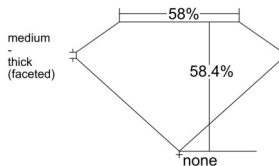

GIA®

FACSIMILE

GIA REPORT 6545413457

Verify this report at GIA.edu

GIA NATURAL DIAMOND DOSSIER®

January 09, 2026
GIA Report Number 6545413457
Shape and Cutting Style ..... Heart Brilliant
Measurements ..... 5.02 x 5.74 x 3.35 mm

GRADING RESULTS

Carat Weight ..... 0.56 carat
Color Grade ..... H
Clarity Grade VVS2

ADDITIONAL GRADING INFORMATION

Polish ..... Excellent
Symmetry ..... Excellent
Fluorescence ..... None
Clarity Characteristics ..... Feather
Inscription(s): GIA 6545413457

PROPORTIONS

Profile not to actual proportions

GRADING SCALES

GIA COLOR SCALE		GIA CLARITY SCALE	
COLORLESS	D	VERY VERY SLIGHTLY INCLUDED	FLAWLESS
	E		INTERNALLY FLAWLESS
	F		VVS₁
	G		VVS₂
	H		VS₁
	I		VS₂
	J		SI₁
	K		SI₂
	L		I₁
	M		I₂
NEAR COLORLESS	N	SLIGHTLY INCLUDED	I₃
	O		
	P		
	Q		
FAINT	R		
	S		
	T		
	U		
VERT LIGHT	V		
	W		
	X		
	Y		
LIGHT	Z