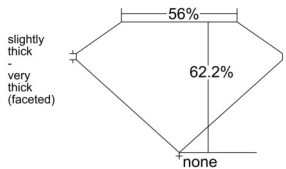

GIA®

FACSIMILE

GIA REPORT 6545409412

Verify this report at GIA.edu

GIA NATURAL DIAMOND DOSSIER®

January 09, 2026
GIA Report Number 6545409412
Shape and Cutting Style ..... Heart Brilliant
Measurements ..... 4.60 x 5.48 x 3.41 mm

GRADING RESULTS

Carat Weight ..... 0.51 carat
Color Grade ..... J
Clarity Grade VVS2

ADDITIONAL GRADING INFORMATION

Polish ..... Excellent
Symmetry ..... Very Good
Fluorescence ..... None
Clarity Characteristics..... Pinpoint, Cloud, Surface Graining
Inscription(s): GIA 6545409412

PROPORTIONS

Profile not to actual proportions

GRADING SCALES

GIA COLOR SCALE		GIA CLARITY SCALE			
COLORLESS	D	VERY VERY SLIGHTLY INCLUDED	FLAWLESS		
	E		INTERNALLY FLAWLESS		
	F		VVS₁		
	NEAR COLORLESS	G	VERY SLIGHTLY INCLUDED	VVS₂	
		H		VS₁	
		FAINT	I	SLIGHTLY INCLUDED	VS₂
			J		SI₁
			K	SI₂	
	LIGHT	L	INCLUDED	I₁	
		M		I₂	
N		I₃			
O					
P					
Q					
R