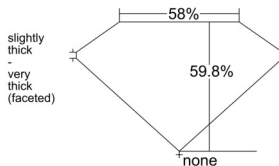

GIA®

FACSIMILE

GIA REPORT 6545408362

Verify this report at GIA.edu

GIA NATURAL DIAMOND DOSSIER®

January 09, 2026
GIA Report Number 6545408362
Shape and Cutting Style ..... Heart Brilliant
Measurements ..... 5.04 x 5.85 x 3.50 mm

GRADING RESULTS

Carat Weight ..... 0.61 carat
Color Grade ..... K
Clarity Grade VVS1

ADDITIONAL GRADING INFORMATION

Polish ..... Excellent
Symmetry ..... Excellent
Fluorescence ..... None
Clarity Characteristics ..... Pinpoint, Feather
Inscription(s): GIA 6545408362

PROPORTIONS

Profile not to actual proportions

GRADING SCALES

GIA COLOR SCALE		GIA CLARITY SCALE			
COLORLESS	D	VERY VERY SLIGHTLY INCLUDED	FLAWLESS		
	E		INTERNALLY FLAWLESS		
	F	VERY SLIGHTLY INCLUDED	VVS₁		
	G		VVS₂		
	H		VS₁		
	NEAR COLORLESS	I	SLIGHTLY INCLUDED	VS₂	
		J		SI₁	
		FAINT	K	INCLUDED	SI₂
			L		I₁
			M		I₂
VERT LIGHT	N	LIGHT	I₃		
	O				
	P				
	Q				
	R