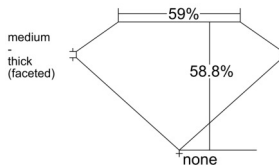

GIA®

FACSIMILE

GIA REPORT 6545407756

Verify this report at GIA.edu

GIA NATURAL DIAMOND DOSSIER®

January 09, 2026
GIA Report Number 6545407756
Shape and Cutting Style ..... Heart Brilliant
Measurements ..... 4.90 x 5.51 x 3.24 mm

GRADING RESULTS

Carat Weight ..... 0.51 carat
Color Grade ..... J
Clarity Grade VS2

ADDITIONAL GRADING INFORMATION

Polish ..... Excellent
Symmetry ..... Very Good
Fluorescence ..... None
Clarity Characteristics ..... Twinning Wisp
Inscription(s): GIA 6545407756

PROPORTIONS

Profile not to actual proportions

GRADING SCALES

GIA COLOR SCALE		GIA CLARITY SCALE			
COLORLESS	D	VERY VERY SLIGHTLY INCLUDED	FLAWLESS		
	E		INTERNALLY FLAWLESS		
	F	VERY SLIGHTLY INCLUDED	VVS₁		
	G		VVS₂		
	H		VS₁		
	NEAR COLORLESS	I	SLIGHTLY INCLUDED	VS₂	
		J		SI₁	
		FAINT	K	INCLUDED	SI₂
			L		I₁
			M		I₂
VERT LIGHT	N	LIGHT	I₃		
	O				
	P				
	Q				
	R