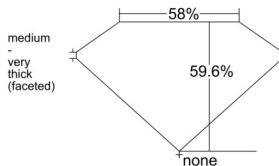

GIA®

FACSIMILE

GIA REPORT 6545407752

Verify this report at GIA.edu

GIA NATURAL DIAMOND DOSSIER®

January 09, 2026
GIA Report Number 6545407752
Shape and Cutting Style ..... Heart Brilliant
Measurements ..... 4.74 x 5.46 x 3.26 mm

GRADING RESULTS

Carat Weight ..... 0.50 carat
Color Grade ..... J
Clarity Grade VS1

ADDITIONAL GRADING INFORMATION

Polish ..... Excellent
Symmetry ..... Excellent
Fluorescence ..... None
Clarity Characteristics ..... Feather, Cloud
Inscription(s): GIA 6545407752

PROPORTIONS

Profile not to actual proportions

GRADING SCALES

GIA COLOR SCALE		GIA CLARITY SCALE			
COLORLESS	D	VERY VERY SLIGHTLY INCLUDED	FLAWLESS		
	E		INTERNALLY FLAWLESS		
	F	VERY SLIGHTLY INCLUDED	VVS₁		
	G		VVS₂		
	H		VS₁		
	NEAR COLORLESS	I	SLIGHTLY INCLUDED	VS₂	
		J		SI₁	
		FAINT	K	INCLUDED	SI₂
			L		I₁
			M		I₂
VERT LIGHT	N	LIGHT	I₃		
	O				
	P				
	Q				
	R				
	S				
	T