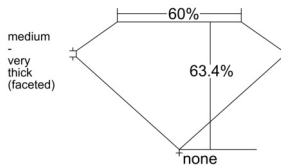

GIA®

FACSIMILE

GIA REPORT 6545407643

Verify this report at GIA.edu

GIA NATURAL DIAMOND DOSSIER®

January 09, 2026
GIA Report Number 6545407643
Shape and Cutting Style ..... Heart Brilliant
Measurements ..... 5.11 x 5.95 x 3.77 mm

GRADING RESULTS

Carat Weight ..... 0.70 carat
Color Grade ..... J
Clarity Grade VVS1

ADDITIONAL GRADING INFORMATION

Polish ..... Excellent
Symmetry ..... Excellent
Fluorescence ..... None
Clarity Characteristics ..... Feather
Inscription(s): GIA 6545407643

PROPORTIONS

Profile not to actual proportions

GRADING SCALES

GIA COLOR SCALE		GIA CLARITY SCALE			
COLORLESS	D	VERY VERY SLIGHTLY INCLUDED	FLAWLESS		
	E		INTERNALLY FLAWLESS		
	F	VERY SLIGHTLY INCLUDED	VVS₁		
	G		VVS₂		
	H		VS₁		
	NEAR COLORLESS	I	SLIGHTLY INCLUDED	VS₂	
		J		SI₁	
		FAINT	K	INCLUDED	SI₂
			L		I₁
			M		I₂
VERT LIGHT	N	LIGHT	I₃		
	O				
	P				
	Q				
	R				
	S				
	T