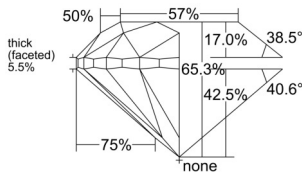

GIA®

FACSIMILE

GIA REPORT 6545405864

Verify this report at GIA.edu

GIA NATURAL DIAMOND DOSSIER®

January 09, 2026
GIA Report Number 6545405864
Shape and Cutting Style ..... Round Brilliant
Measurements ..... 5.97 - 6.01 x 3.91 mm

GRADING RESULTS

Carat Weight ..... 0.90 carat
Color Grade ..... G
Clarity Grade SI2
Cut Grade ..... Good

ADDITIONAL GRADING INFORMATION

Polish ..... Excellent
Symmetry ..... Excellent
Fluorescence ..... None
Clarity Characteristics ..... Cloud, Crystal
Inscription(s): GIA 6545405864

PROPORTIONS

Profile to actual proportions

GRADING SCALES

GIA COLOR SCALE

COLORLESS	D
	E
	F
	G
	H
	I
	J
NEAR COLORLESS	K
	L
Faint	M
	N
	O
	P
Very Light	Q
	R
	S
	T
	U
	V
Light	W
	X
	Y
	Z

GIA CLARITY SCALE

FLAWLESS	VERY VERY SLIGHTLY INCLUDED	VVS₁	VVS₂	VS₁	VS₂	SI₁	SI₂	I₁	I₂	I₃	
											VERY SLIGHTLY INCLUDED
INTERNALLY FLAWLESS											

GIA CUT SCALE

EXCELLENT
VERY GOOD
GOOD
FAIR
POOR