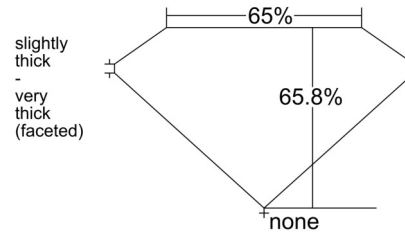

PROPORTIONS

Profile not to actual proportions