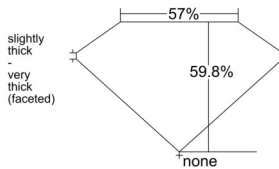

GIA®

FACSIMILE

GIA REPORT 6545398180

Verify this report at GIA.edu

GIA NATURAL DIAMOND DOSSIER®

January 07, 2026
GIA Report Number 6545398180
Shape and Cutting Style ..... Heart Brilliant
Measurements ..... 4.69 x 5.55 x 3.32 mm

GRADING RESULTS

Carat Weight ..... 0.50 carat
Color Grade ..... J
Clarity Grade VVS2

ADDITIONAL GRADING INFORMATION

Polish ..... Excellent
Symmetry ..... Very Good
Fluorescence ..... None
Clarity Characteristics ..... Crystal
Inscription(s): GIA 6545398180

PROPORTIONS

Profile not to actual proportions

GRADING SCALES

GIA COLOR SCALE		GIA CLARITY SCALE			
COLORLESS	D	VERY VERY SLIGHTLY INCLUDED	FLAWLESS		
	E		INTERNALLY FLAWLESS		
	F	VERY SLIGHTLY INCLUDED	VVS₁		
	G		VVS₂		
	H		VS₁		
	NEAR COLORLESS	I	SLIGHTLY INCLUDED	VS₂	
		J		SI₁	
		FAINT	K	INCLUDED	SI₂
			L		I₁
			M		I₂
VERT LIGHT	N	LIGHT	I₃		
	O				
	P				
	Q				
	R