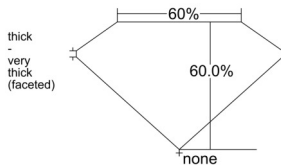

GIA®

FACSIMILE

GIA REPORT 6545397454

Verify this report at GIA.edu

GIA NATURAL DIAMOND DOSSIER®

January 07, 2026
GIA Report Number 6545397454
Shape and Cutting Style ..... Heart Brilliant
Measurements ..... 4.71 x 5.57 x 3.34 mm

GRADING RESULTS

Carat Weight ..... 0.52 carat
Color Grade ..... J
Clarity Grade ..... Internally Flawless

ADDITIONAL GRADING INFORMATION

Polish ..... Excellent
Symmetry ..... Excellent
Fluorescence ..... None
Clarity Characteristics ..... Minor Details of Polish
Inscription(s): GIA 6545397454

PROPORTIONS

Profile not to actual proportions

GRADING SCALES

GIA COLOR SCALE		GIA CLARITY SCALE	
COLORLESS	D	VERY VERY SLIGHTLY INCLUDED	FLAWLESS
	E		INTERNALLY FLAWLESS
	F		VVS₁
	G		VVS₂
	H		VS₁
	I		VS₂
	J		SI₁
	K		SI₂
	L		I₁
	M		I₂
NEAR COLORLESS	N	SLIGHTLY INCLUDED	I₃
	O		
	P		
	Q		
FAINT	R		
	S		
	T		
	U		
VERT LIGHT	V		
	W		
	X		
	Y		
LIGHT	Z