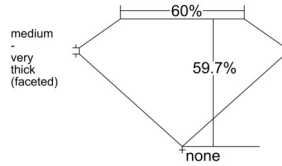

GIA®

FACSIMILE

GIA REPORT 6545397238

Verify this report at GIA.edu

GIA NATURAL DIAMOND DOSSIER®

January 08, 2026
GIA Report Number **6545397238**
Shape and Cutting Style ..... **Heart Brilliant**
Measurements ..... **5.37 x 6.29 x 3.76 mm**

GRADING RESULTS

Carat Weight ..... **0.72 carat**
Color Grade ..... **K**
Clarity Grade ..... **Internally Flawless**

ADDITIONAL GRADING INFORMATION

Polish ..... **Excellent**
Symmetry ..... **Excellent**
Fluorescence ..... **None**
Clarity Characteristics... **Surface Graining, Minor Details of Polish**
Inscription(s): **GIA 6545397238**

PROPORTIONS

Profile not to actual proportions

GRADING SCALES

GIA COLOR SCALE		GIA CLARITY SCALE			
COLORLESS	D	VERY VERY SLIGHTLY INCLUDED	FLAWLESS		
	E		INTERNALLY FLAWLESS		
	F	VERY SLIGHTLY INCLUDED	VVS₁		
	G		VVS₂		
	H		VS₁		
	NEAR COLORLESS	I	SLIGHTLY INCLUDED	VS₂	
		J		SI₁	
		FAINT	K	INCLUDED	SI₂
			L		I₁
			M		I₂
VERTICALLY LIGHT	N	INCLUDED	I₃		
	O				
	P				
	Q				
	R				
LIGHT	S				
	T				
	U				
	V				
	W				
X					
Y					
Z