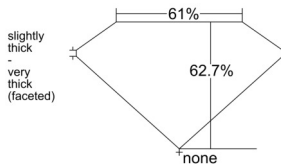

GIA®

FACSIMILE

GIA REPORT 6545397005

Verify this report at GIA.edu

GIA NATURAL DIAMOND DOSSIER®

January 07, 2026
GIA Report Number 6545397005
Shape and Cutting Style ..... Oval Brilliant
Measurements ..... 7.22 x 4.91 x 3.08 mm

GRADING RESULTS

Carat Weight ..... 0.70 carat
Color Grade ..... J
Clarity Grade VVS1

ADDITIONAL GRADING INFORMATION

Polish ..... Excellent
Symmetry ..... Excellent
Fluorescence ..... Medium Blue
Clarity Characteristics..... Pinpoint, Feather, Surface Graining
Inscription(s): GIA 6545397005

PROPORTIONS

Profile not to actual proportions

GRADING SCALES

GIA COLOR SCALE		GIA CLARITY SCALE			
COLORLESS	D	VERY VERY SLIGHTLY INCLUDED	FLAWLESS		
	E		INTERNALLY FLAWLESS		
	F	VERY SLIGHTLY INCLUDED	VVS₁		
	G		VVS₂		
	H		VS₁		
	NEAR COLORLESS	I	SLIGHTLY INCLUDED	VS₂	
		J		SI₁	
		FAINT	K	INCLUDED	I₁
			L		I₂
			M		I₃
VERT LIGHT	N				
	O				
	P				
	Q				
	R				
	S				
	T				
LIGHT	U				
	V				
	W				
	X				
Y					
Z