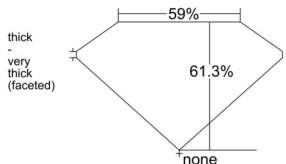

GIA®

FACSIMILE

GIA REPORT 6545396226

Verify this report at GIA.edu

GIA NATURAL DIAMOND DOSSIER®

January 07, 2026
GIA Report Number 6545396226
Shape and Cutting Style ..... Heart Brilliant
Measurements ..... 5.10 x 6.06 x 3.72 mm

GRADING RESULTS

Carat Weight ..... 0.71 carat
Color Grade ..... J
Clarity Grade VVS2

ADDITIONAL GRADING INFORMATION

Polish ..... Excellent
Symmetry ..... Very Good
Fluorescence ..... None
Clarity Characteristics ..... Pinpoint
Inscription(s): GIA 6545396226

PROPORTIONS

Profile not to actual proportions

GRADING SCALES

GIA COLOR SCALE		GIA CLARITY SCALE			
COLORLESS	D	VERY VERY SLIGHTLY INCLUDED	FLAWLESS		
	E		INTERNALLY FLAWLESS		
	F		VVS₁		
	NEAR COLORLESS	G	VVS₂		
		H	VERY SLIGHTLY INCLUDED	VS₁	
		I		VS₂	
		FAINT	J	SLIGHTLY INCLUDED	SI₁
			K		SI₂
	L		INCLUDED		I₁
	M	I₂			
N	I₃				
VERT LIGHT	O				
	P				
	Q				
	R				
	S				
	T				
LIGHT	U				
	V				
	W				
	X				
	Y				
	Z