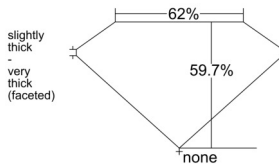

GIA®

FACSIMILE

GIA REPORT 6545391453

Verify this report at GIA.edu

GIA NATURAL DIAMOND DOSSIER®

January 07, 2026
GIA Report Number 6545391453
Shape and Cutting Style ..... Pear Brilliant
Measurements ..... 7.38 x 4.41 x 2.64 mm

GRADING RESULTS

Carat Weight ..... 0.50 carat
Color Grade ..... G
Clarity Grade VS1

ADDITIONAL GRADING INFORMATION

Polish ..... Excellent
Symmetry ..... Very Good
Fluorescence ..... None
Clarity Characteristics ..... Crystal
Inscription(s): GIA 6545391453

PROPORTIONS

Profile not to actual proportions

GRADING SCALES

GIA COLOR SCALE		GIA CLARITY SCALE			
COLORLESS	D	VERY VERY SLIGHTLY INCLUDED	FLAWLESS		
	E		INTERNALLY FLAWLESS		
	F	VERY SLIGHTLY INCLUDED	VVS₁		
	G		VVS₂		
	H		VS₁		
	NEAR COLORLESS	I	SLIGHTLY INCLUDED	VS₂	
		J		SI₁	
		FAINT	K	INCLUDED	SI₂
			L		I₁
			M		I₂
VERT LIGHT	N	LIGHT	I₃		
	O				
	P				
	Q				
	R