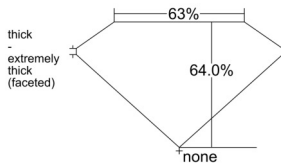

GIA®

FACSIMILE

GIA REPORT 6545391429

Verify this report at GIA.edu

GIA NATURAL DIAMOND DOSSIER®

January 07, 2026
GIA Report Number 6545391429
Shape and Cutting Style ..... Heart Brilliant
Measurements ..... 5.22 x 5.97 x 3.82 mm

GRADING RESULTS

Carat Weight ..... 0.70 carat
Color Grade I
Clarity Grade SI2

ADDITIONAL GRADING INFORMATION

Polish ..... Very Good
Symmetry ..... Very Good
Fluorescence ..... None
Clarity Characteristics ..... Feather
Inscription(s): GIA 6545391429

PROPORTIONS

Profile not to actual proportions

GRADING SCALES

GIA COLOR SCALE		GIA CLARITY SCALE			
COLORLESS	D	VERY VERY SLIGHTLY INCLUDED	FLAWLESS		
	E		INTERNALLY FLAWLESS		
	F		VVS₁		
	G		VVS₂		
	NEAR COLORLESS		H	VERY SLIGHTLY INCLUDED	VS₁
			I		VS₂
	FAINT		J	SLIGHTLY INCLUDED	SI₁
			K		SI₂
			L		I₁
			M		I₂
N		I₃			
VERT LIGHT		O			
		P			
		Q			
	R				
	S				
	T				
LIGHT	U				
	V				
	W				
	X				
Y					
Z