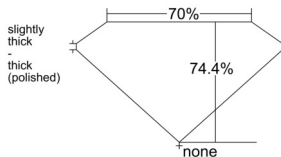

GIA®

FACSIMILE

GIA REPORT 6545384566

Verify this report at GIA.edu

GIA NATURAL DIAMOND DOSSIER®

January 07, 2026
GIA Report Number 6545384566
Shape and Cutting Style ..... Square Modified Brilliant
Measurements ..... 3.87 x 3.82 x 2.84 mm

GRADING RESULTS

Carat Weight ..... 0.35 carat
Color Grade ..... F
Clarity Grade VVS2

ADDITIONAL GRADING INFORMATION

Polish ..... Excellent
Symmetry ..... Very Good
Fluorescence ..... None
Clarity Characteristics ..... Feather, Cloud
Inscription(s): GIA 6545384566

PROPORTIONS

Profile not to actual proportions

GRADING SCALES

GIA COLOR SCALE		GIA CLARITY SCALE			
COLORLESS	D	VERY VERY SLIGHTLY INCLUDED	FLAWLESS		
	E		INTERNALLY FLAWLESS		
	F	VERY SLIGHTLY INCLUDED	VVS₁		
	G		VVS₂		
	H		VS₁		
	NEAR COLORLESS	I	SLIGHTLY INCLUDED	VS₂	
		J		SI₁	
		FAINT	K	INCLUDED	SI₂
			L		I₁
			M		I₂
VERT LIGHT	N	LIGHT	I₃		
	O				
	P				
	Q				
	R				
	S				
	T