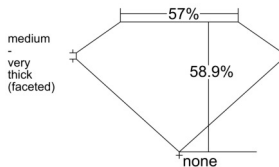

GIA®

FACSIMILE

GIA REPORT 6545380695

Verify this report at GIA.edu

GIA NATURAL DIAMOND DOSSIER®

January 06, 2026
GIA Report Number 6545380695
Shape and Cutting Style ..... Heart Brilliant
Measurements ..... 4.68 x 5.50 x 3.24 mm

GRADING RESULTS

Carat Weight ..... 0.50 carat
Color Grade ..... H
Clarity Grade VS1

ADDITIONAL GRADING INFORMATION

Polish ..... Excellent
Symmetry ..... Very Good
Fluorescence ..... None
Clarity Characteristics ..... Feather, Pinpoint
Inscription(s): GIA 6545380695

PROPORTIONS

Profile not to actual proportions

GRADING SCALES

GIA COLOR SCALE		GIA CLARITY SCALE			
COLORLESS	D	VERY VERY SLIGHTLY INCLUDED	FLAWLESS		
	E		INTERNALLY FLAWLESS		
	F	VERY SLIGHTLY INCLUDED	VVS₁		
	G		VVS₂		
	H		VS₁		
	NEAR COLORLESS	I	SLIGHTLY INCLUDED	VS₂	
		J		SI₁	
		FAINT	K	INCLUDED	SI₂
			L		I₁
			M		I₂
VERT LIGHT	N	LIGHT	I₃		
	O				
	P				
	Q				
	R				
	S				
	T