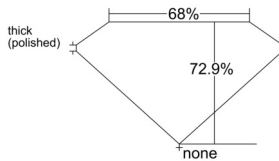

GIA®

FACSIMILE

GIA REPORT 6545363316

Verify this report at GIA.edu

GIA NATURAL DIAMOND DOSSIER®

January 05, 2026
GIA Report Number 6545363316
Shape and Cutting Style ..... Rectangular Step Cut
Measurements ..... 5.52 x 2.71 x 1.98 mm

GRADING RESULTS

Carat Weight ..... 0.31 carat
Color Grade ..... D
Clarity Grade VVS1

ADDITIONAL GRADING INFORMATION

Polish ..... Excellent
Symmetry ..... Excellent
Fluorescence ..... None
Clarity Characteristics ..... Pinpoint, Feather
Inscription(s): GIA 6545363316

PROPORTIONS

Profile not to actual proportions

GRADING SCALES

GIA COLOR SCALE		GIA CLARITY SCALE			
COLORLESS	D	VERY VERY SLIGHTLY INCLUDED	FLAWLESS		
	E		INTERNALLY FLAWLESS		
	F	VERY SLIGHTLY INCLUDED	VVS₁		
	G		VVS₂		
	H		VS₁		
	NEAR COLORLESS	I	SLIGHTLY INCLUDED	VS₂	
		J		SI₁	
		FAINT	K	INCLUDED	SI₂
			L		I₁
			M		I₂
VERT LIGHT			N	INCLUDED	I₃
			O		
			P		
	Q				
LIGHT	R				
	S				
	T				
	U				
	V				
	Z