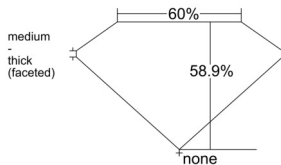

GIA®

FACSIMILE

GIA REPORT 6545352145

Verify this report at GIA.edu

GIA NATURAL DIAMOND DOSSIER®

December 31, 2025
GIA Report Number 6545352145
Shape and Cutting Style ..... Pear Brilliant
Measurements ..... 7.44 x 4.47 x 2.63 mm

GRADING RESULTS

Carat Weight ..... 0.51 carat
Color Grade ..... D
Clarity Grade SI1

ADDITIONAL GRADING INFORMATION

Polish ..... Excellent
Symmetry ..... Very Good
Fluorescence ..... None
Clarity Characteristics ..... Crystal
Inscription(s): GIA 6545352145

PROPORTIONS

Profile not to actual proportions

GRADING SCALES

GIA COLOR SCALE		GIA CLARITY SCALE			
COLORLESS	D	VERY VERY SLIGHTLY INCLUDED	FLAWLESS		
	E		INTERNALLY FLAWLESS		
	F	VERY SLIGHTLY INCLUDED	VVS₁		
	G		VVS₂		
	H		VS₁		
	NEAR COLORLESS	I	SLIGHTLY INCLUDED	VS₂	
		J		SI₁	
		FAINT	K	INCLUDED	SI₂
			L		I₁
			M		I₂
VERT LIGHT	N	LIGHT	I₃		
	O				
	P				
	Q				
	R