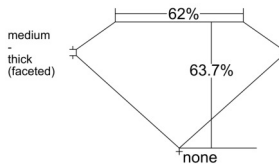

GIA®

FACSIMILE

GIA REPORT 6545351222

Verify this report at GIA.edu

GIA NATURAL DIAMOND DOSSIER®

December 31, 2025
GIA Report Number 6545351222
Shape and Cutting Style ..... Oval Brilliant
Measurements ..... 6.24 x 4.44 x 2.83 mm

GRADING RESULTS

Carat Weight ..... 0.50 carat
Color Grade ..... H
Clarity Grade VS2

ADDITIONAL GRADING INFORMATION

Polish ..... Excellent
Symmetry ..... Very Good
Fluorescence ..... Faint
Clarity Characteristics ..... Feather
Inscription(s): GIA 6545351222

PROPORTIONS

Profile not to actual proportions

GRADING SCALES

GIA COLOR SCALE		GIA CLARITY SCALE			
COLORLESS	D	VERY VERY SLIGHTLY INCLUDED	FLAWLESS		
	E		INTERNALLY FLAWLESS		
	F		VVS₁		
	NEAR COLORLESS	G	VVS₂		
		H	VERY SLIGHTLY INCLUDED	VS₁	
		I		VS₂	
		FAINT	J	SLIGHTLY INCLUDED	SI₁
	K		SI₂		
	L		INCLUDED		I₁
	M			I₂	
N	I₃				
VERT LIGHT	O				
	P				
	Q				
	R				
	S				
	T				
	LIGHT	U			
		V			
W					
X					
	Y				
	Z