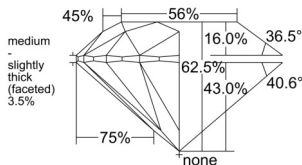

GIA®

FACSIMILE

GIA REPORT 6545343566

Verify this report at GIA.edu

GIA NATURAL DIAMOND DOSSIER®

December 31, 2025
GIA Report Number 6545343566
Shape and Cutting Style ..... Round Brilliant
Measurements ..... 5.29 - 5.33 x 3.32 mm

GRADING RESULTS

Carat Weight ..... 0.58 carat
Color Grade I
Clarity Grade VVS1
Cut Grade ..... Excellent

ADDITIONAL GRADING INFORMATION

Polish ..... Excellent
Symmetry ..... Excellent
Fluorescence ..... Faint
Clarity Characteristics ..... Pinpoint, Cloud, Feather
Inspection(s): GIA 6545343566

PROPORTIONS

Profile to actual proportions