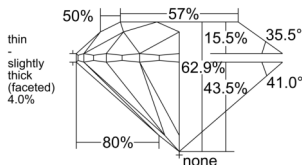

GIA®

FACSIMILE

GIA REPORT 6545342106

Verify this report at GIA.edu

GIA NATURAL DIAMOND DOSSIER®

December 29, 2025
GIA Report Number 6545342106
Shape and Cutting Style ..... Round Brilliant
Measurements ..... 5.03 - 5.06 x 3.17 mm

GRADING RESULTS

Carat Weight ..... 0.50 carat
Color Grade ..... E
Clarity Grade VS1
Cut Grade ..... Excellent

ADDITIONAL GRADING INFORMATION

Polish ..... Excellent
Symmetry ..... Excellent
Fluorescence ..... Strong Blue
Clarity Characteristics ..... Crystal
Inscription(s): GIA 6545342106

PROPORTIONS

Profile to actual proportions