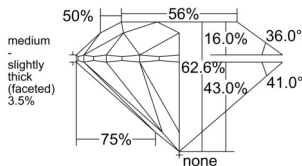

GIA®

FACSIMILE

GIA REPORT 6545341021

Verify this report at GIA.edu

GIA NATURAL DIAMOND DOSSIER®

December 30, 2025
GIA Report Number 6545341021
Shape and Cutting Style ..... Round Brilliant
Measurements ..... 4.47 - 4.50 x 2.81 mm

GRADING RESULTS

Carat Weight ..... 0.35 carat
Color Grade ..... E
Clarity Grade SI2
Cut Grade ..... Excellent

ADDITIONAL GRADING INFORMATION

Polish ..... Excellent
Symmetry ..... Excellent
Fluorescence ..... None
Clarity Characteristics ..... Cloud
Inscription(s): GIA 6545341021

PROPORTIONS

GRADING SCALES

GIA COLOR SCALE

COLORLESS	D
	E
	F
	G
	H
	I
	J
NEAR COLORLESS	K
	L
FAIN	M
	N
	O
	P
VERY LIGHT	Q
	R
	S
	T
	U
	V
	W
	X
	Y
LIGHT	Z

GIA CLARITY SCALE

FLAWLESS	INTERNAL FLAWLESS	
		FLAWLESS
VERY VERY SLIGHTLY INCLUDED	VVS₁	
	VVS₂	
VERY SLIGHTLY INCLUDED	VS₁	
	VS₂	
SLIGHTLY INCLUDED	SI₁	
	SI₂	
INCLUDED	I₁	
	I₂	
	I₃	

GIA CUT SCALE

EXCELLENT
VERY GOOD
GOOD
FAIR
POOR